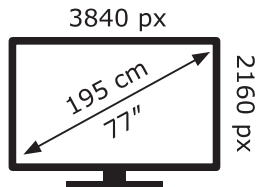

LG Electronics

OLED77C14LB

**162** kWh/1000h

ABCDEF**G**

**273** kWh/1000h

2019/2013