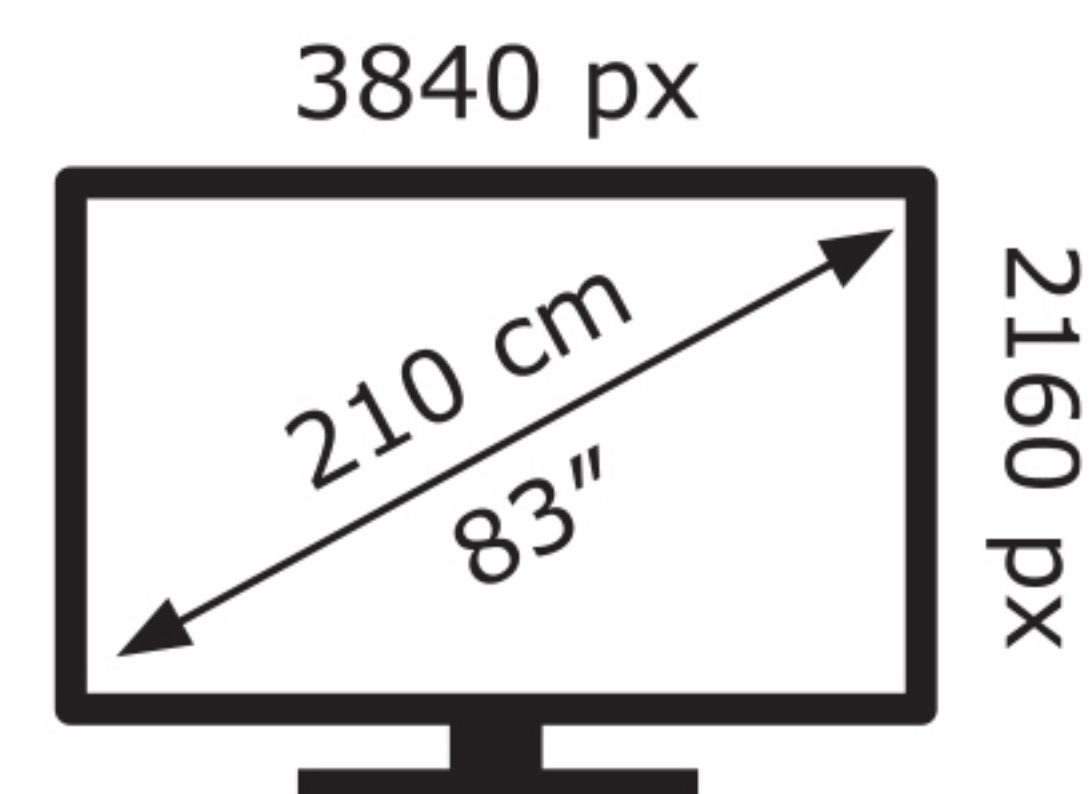

LG Electronics

OLED83C14LA

186 kWh/1000h

ABCDEF**G**

346 kWh/1000h

2019/2013