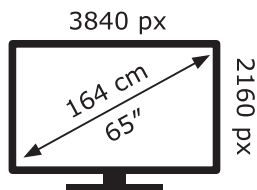

**ENERG** ⚡

**LG Electronics**

OLED65G16LA

**128** kWh/1000h

ABCDEF**G**

**226** kWh/1000h

2019/2013