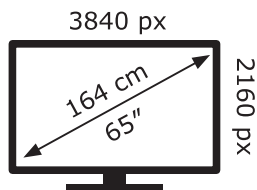

LG Electronics

OLED65G16LA

128 kWh/1000h

ABCDEF**G**

226 kWh/1000h

2019/2013