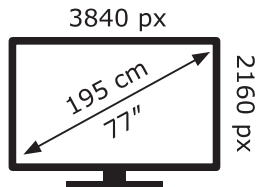

LG Electronics

OLED77G16LA

171 kWh/1000h

ABCDEF**G**

304 kWh/1000h

2019/2013