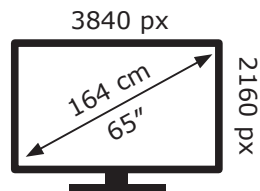

# ENERGY

LG Electronics

OLED65GX9LA

**138** kWh/1000h

ABCDEF**G**

**253** kWh/1000h

2019/2013