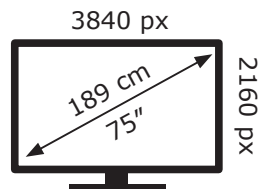

ENERG

LG Electronics

75UN70706LD

170 kWh/1000h

ABCDEF**G**

186 kWh/1000h

2019/2013