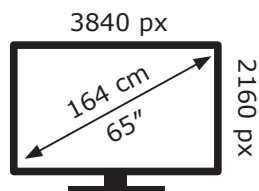

ENERG 

LG Electronics

65UN711C0ZB

136 kWh/1000h

ABCDEF**G**

149 kWh/1000h

2019/2013