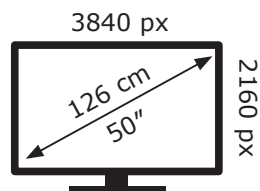

ENERGY

LG Electronics

50US662H0ZC

85 kWh/1000h

ABCDEF**G**

99 kWh/1000h

2019/2013