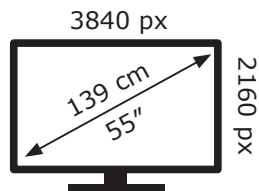

ENERG

LG Electronics

55US662H0ZC

102 kWh/1000h

ABCDEF**G**

121 kWh/1000h

2019/2013