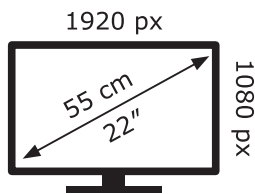

ENERG 

LG Electronics

22TN410V

18 kWh/1000h

2019/2013