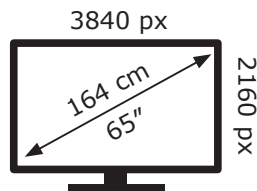

ENERGY

LG Electronics

OLED65CX8LB

133 kWh/1000h

ABCDEF**G**

245 kWh/1000h

2019/2013