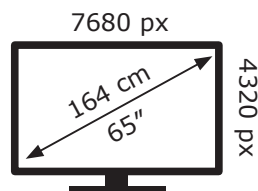

ENERGY

LG Electronics

65NANO999NA

292 kWh/1000h

ABCDEF**G**

329 kWh/1000h

2019/2013