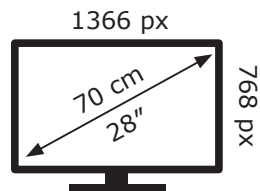

ENERG

LG Electronics

28LT340CBZA

25 kWh/1000h

2019/2013