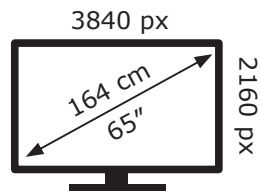

ENERGY

LG Electronics

65UT762V0ZC

108 kWh/1000h

ABCDEF**G**

147 kWh/1000h

2019/2013