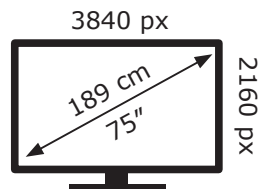

ENERGY

LG Electronics

75UN71006LC

170 kWh/1000h

ABCDEF**G**

186 kWh/1000h

2019/2013