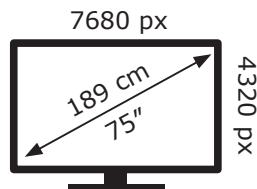

ENERGY

LG Electronics

75NANO996NA

365 kWh/1000h

ABCDEF**G**

414 kWh/1000h

2019/2013