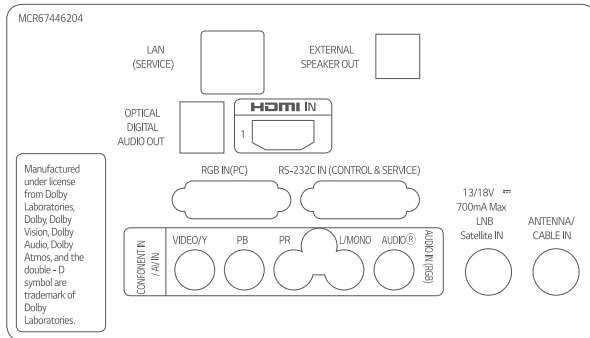

CONNECTIVITY

43" /50"