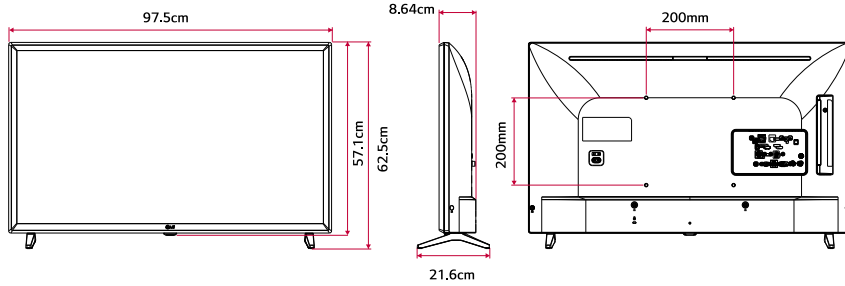

DIMENSION

43"