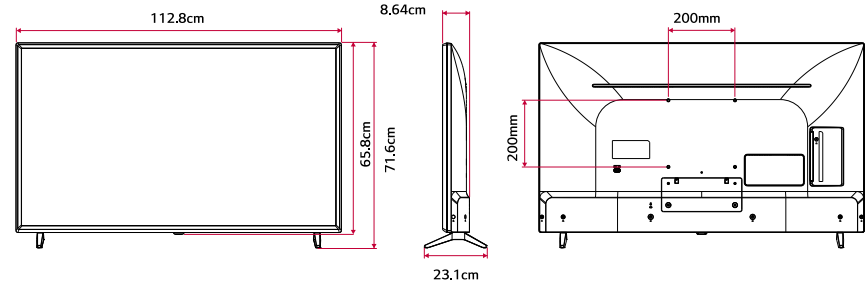

DIMENSION

43"

50"

55"

65"

CONNECTIVITY

43" /50"

55" /65"

* Dimensions & Jack Panels (Read/Side) may differ from the above image, so please contact LG salesteam to verify before ordering.