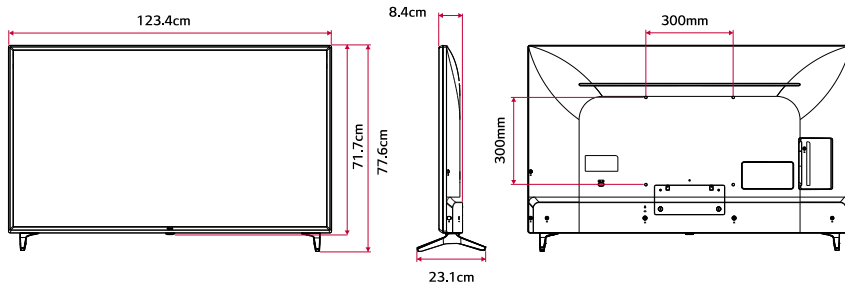

DIMENSION

43"

50"

55"

65"

CONNECTIVITY

43" /50"

55" /65"

* Dimensions & Jack Panels (Read/Side) may differ from the above image, so please contact LG salesteam to verify before ordering.