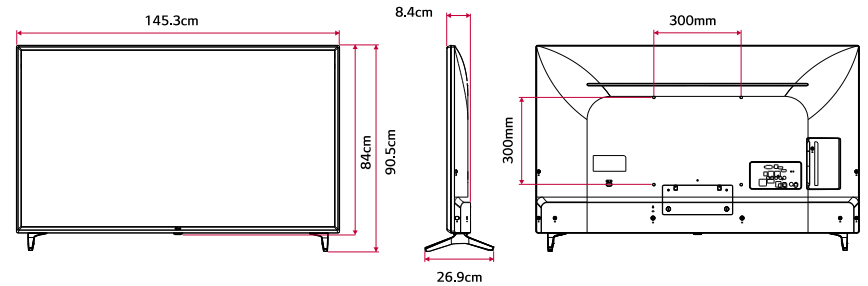

DIMENSION

43"

50"

55"

65"

CONNECTIVITY

43" /50"

55" /65"

* Dimensions & Jack Panels (Read/Side) may differ from the above image, so please contact LG salesteam to verify before ordering.