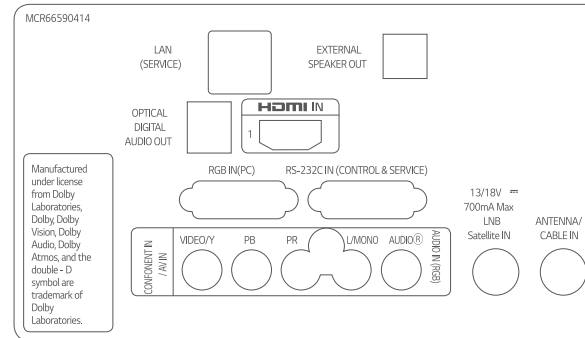

* Dimensions & Jack Panels (Read/Side) may differ from the above image, so please contact LG salesteam to verify before ordering.

SPECIFICATIONS

		43UM751C	50UM751C	55UM751C	65UM751C
DESIGN	Stand Type	2 Pole	2 Pole	2 Pole	2 Pole
	Front Color	Ceramic BK	Ceramic BK	Ceramic BK	Ceramic BK
DISPLAY	Inch	43"	50"	55"	63"
	Resolution	3840x2160	3840x2160	3840x2160	3840x2160
	Backlight Unit Type	Direct	Direct	Direct	Direct
BROADCASTING SYSTEM	Digital	•	•	•	•
VIDEO	HDR / HDR Dolby Vision	4K Active / -	4K Active / -	4K Active / -	4K Active / -
AUDIO	Audio Output	10W + 10W	10W + 10W	5W + 5W	5W + 5W
	Speaker System	2.0 ch	2.0 ch	2.0 ch	2.0 ch
HOSPITALITY FEATURES	USB Cloning, Wake on LAN, SNMP, Self Diagnostics(USB), HTNG-CEC (1.4), Simlink (HDMI-CEC, 1.4), IR Out (RS-232C), Multi IR Code, Hotel Mode, Lock mode (Limited), Welcome Video / Screen, Insert Image, One Channel Map, External Speaker Out, RJP (Remote Jack Pack) Compatibility, USB Auto playback / USB Auto playback+, Auto Off / Sleep Timer, Smart Energy Saving, Motion Eye Care, Crestron Connected, DPM (Digital Power Management), Time Scheduler				
JACK INTERFACE	Set Side	Headphone Out, HDMI In (2.0), USB (2.0), CI Slot			
	Set Rear	HDMI In (HDCP, 2.0), RF In (2), AV In (Phone Jack Type), Component in (Y,Pb,Pr-Video : Phone Jack Type), Digital Audio Out (Optical), RGB In (D-sub 15pin) - PC, RS-232C(D-Sub 9pin, Control & Service), RJ45 (Usage Purpose, Control & Service), External Speaker Out (Spk-out 1, 4W (Stereo, R : 2.0W, L : 2.0W, 8Ω))			
DIMENSION (UNIT : mm / kg)	Vesa	200x200	200x200	300x300	300x300
	W x H x D / Weight (with stand)	97.5x62.5x21.6 cm	112.8x71.6x23.1 cm	123.4x77.6x23.1 cm	145.3x90.5x26.9 cm
	W x H x D / Weight (without stand)	97.5x57.1x8.64 cm	112.8x65.8x8.64 cm	123.4x71.7x8.4 cm	145.3x84x8.4 cm
	W x H x D / Weight (Shipping)	106x66x15.2 cm	121.5x77.5x16.2 cm	136x83.5x17.5 cm	160x97x19 cm
POWER (UNIT : WATTS)	Voltage, Hz	100 - 240, 50/60	100 - 240, 50/60	100 - 240, 50/60	100 - 240, 50/60
	Typical	-	-	-	-
	Stand-by	0.3	0.3	0.3	0.3