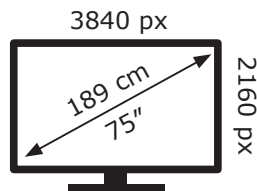

ENERGY

LG Electronics

75UT640S0ZA

153 kWh/1000h

ABCDEF**G**

205 kWh/1000h

2019/2013