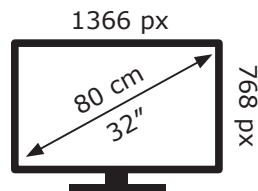

ENERG 

LG Electronics

32LT341HBZA

28 kWh/1000h

2019/2013