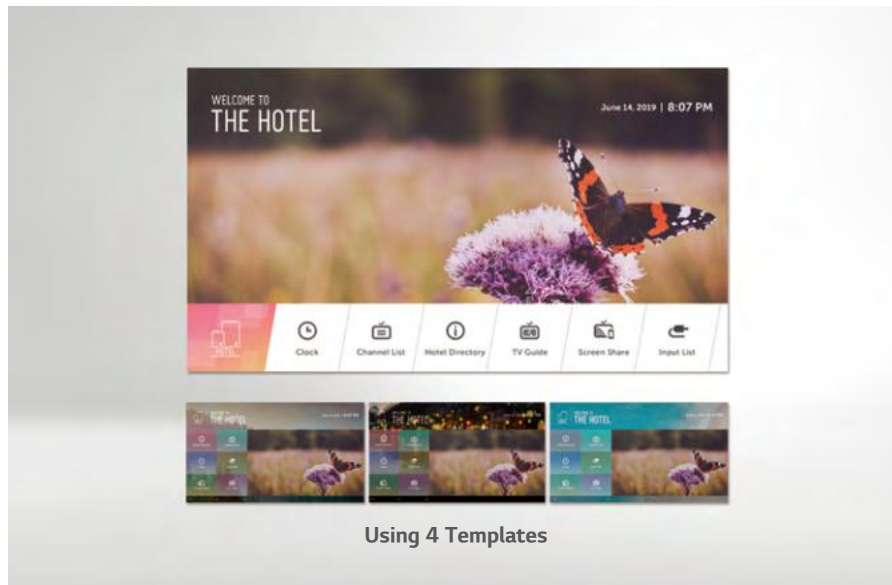

* 49 inch

* Actual product appearance may differ from the above simulated scene.

Essential Commercial TV with Multiple Use **LT340C(MEA)**

VALUE-ADDED SOFTWARE SOLUTION

Quick Menu

LG has created a new Quick Menu (version 3.0), making it easier and more user friendly than ever. A creation tool enables production of hotel promotional videos.

SIMPLE CONTENT MANAGEMENT

USB Data Cloning

USB data cloning makes managing multiple displays more efficient for optimal operation, since users don't have to set up each display one by one. Once users copy data to a USB in one display, it will be easily distributed to others through a USB plug-in.