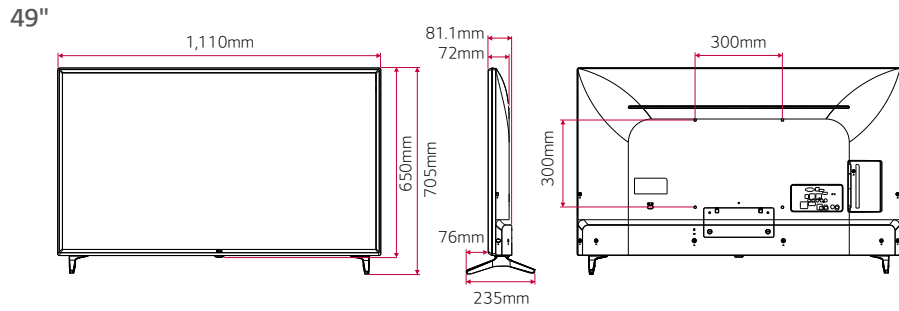

DIMENSION

CONNECTIVITY

49" / 43"

32H"

* Dimensions & Jack Panels (Read/Side) may differ from the above image, so please contact LG salesteam to verify before ordering.

SPECIFICATIONS

		49LT340C	43LT340C	32LT340C
DESIGN	Stand Type	2 Pole	2 Pole	2 Pole
	Front Color	Ceramic BK	Ceramic BK	Ceramic BK
DISPLAY	Inch	49"	43"	32H"
	Resolution	1,920 x 1,080 (FHD)	1,920 x 1,080 (FHD)	1,366 x 768 (HD)
	Backlight Unit Type	Direct	Direct	Direct
	Brightness (cd/m ²)	400	400	240
	BROADCASTING SYSTEM	TV Reception	• (DVB-T2 / C / S2)	• (DVB-T2 / C / S2)
VIDEO	HDR / HDR Dolby Vision	- / -	- / -	- / -
AUDIO	Audio Output	10W + 10W	10W + 10W	5W + 5W
	Speaker System	2.0 ch	2.0 ch	2.0 ch
HOSPITALITY FEATURES		Quick Menu (3.0), USB Cloning, Wake on LAN, SNMP, Self Diagnostics (USB), HTNG-CEC (1.4), Simlink (HDMI-CEC, 1.4), IR Out, Multi IR Code, Hotel Mode / Installer Menu, Lock Mode (Limited), Welcome Video / Screen, Insert Image, IP Channel Manager, External Speaker Out, RJP Compatibility, USB Auto Playback / USB Auto Playback+, Auto Off / Sleep Timer, Smart Energy Saving, Motion Eye Care, Crestron Connected® (Network Based Control), DPM (Digital Power Management), Time Scheduler, RTC (Real Time Clock), NTP Sync Timer, Chromecast Dongle Anti-theft Cover (Optional - 49 only), Anti-theft System (Kensington Lock (32" Backcover))		
JACK INTERFACE	Set Side	Headphone Out, HDMI In (1.4), USB (2.0), CI Slot		
	Set Rear	HDMI In (1.4), RF In (2), AV In (Phone Jack Type), Component in (Phone Jack Type), Digital Audio Out (Optical), RGB In, RS-232C (Control & Service), PC Audio Input (Share with Component Audio), RJ45 (Service), External Speaker Out : Spk-out 1, 4W (Stereo, R : 2.0W, L : 2.0W, 8Ω)		
DIMENSION (UNIT : mm / kg)	Vesa	300 x 300	200 x 200	200 x 200
	W x H x D / Weight (with stand)	1,110 x 705 x 235 / 11.4	977 x 615 x 187 / 8.1	739 x 472 x 168 / 4.9
	W x H x D / Weight (without stand)	1,110 x 650 x 72 (81.1) / 11.3	977 x 575 x 71.7 (80.8) / 8.0	739 x 441 x 74.6 (84) / 4.85
	W x H x D / Weight (Shipping)	1,193 x 770 x 158 / 13.4	1,060 x 660 x 152 / 10.5	812 x 510 x 142 / 6.1
POWER (UNIT : WATTS)	Voltage, Hz	100 - 240, 50/60	100 - 240, 50/60	100 - 240, 50/60
	Typical	71.6	62.6	34.5
	Stand-by	0.5	0.5	0.5