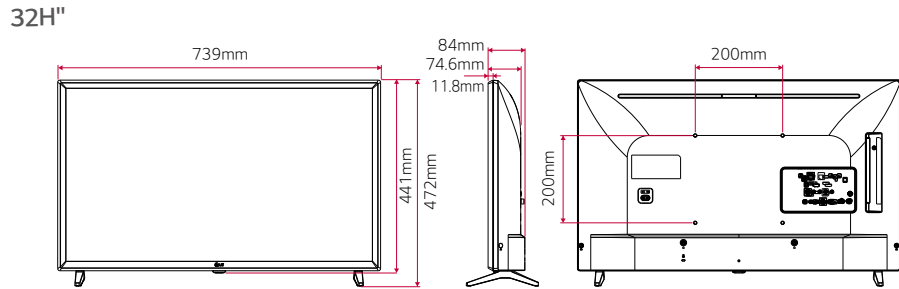

DIMENSION

CONNECTIVITY

49" / 43"

32H"

* Dimensions & Jack Panels (Read/Side) may differ from the above image, so please contact LG salesteam to verify before ordering.

SPECIFICATIONS

		49LT340C	43LT340C	32LT340C
DESIGN	Stand Type	2 Pole	2 Pole	2 Pole
	Front Color	Ceramic BK	Ceramic BK	Ceramic BK
DISPLAY	Inch	49"	43"	32H"
	Resolution	1,920 x 1,080 (FHD)	1,920 x 1,080 (FHD)	1,366 x 768 (HD)
	Backlight Unit Type	Direct	Direct	Direct
	Brightness (cd/m ²)	400	400	240
	BROADCASTING SYSTEM	TV Reception	• (DVB-T2 / C / S2)	• (DVB-T2 / C / S2)
VIDEO	HDR / HDR Dolby Vision	- / -	- / -	- / -
AUDIO	Audio Output	10W + 10W	10W + 10W	5W + 5W
	Speaker System	2.0 ch	2.0 ch	2.0 ch
HOSPITALITY FEATURES		Quick Menu (3.0), USB Cloning, Wake on LAN, SNMP, Self Diagnostics (USB), HTNG-CEC (1.4), Simlink (HDMI-CEC, 1.4), IR Out, Multi IR Code, Hotel Mode / Installer Menu, Lock Mode (Limited), Welcome Video / Screen, Insert Image, IP Channel Manager, External Speaker Out, RJP Compatibility, USB Auto Playback / USB Auto Playback+, Auto Off / Sleep Timer, Smart Energy Saving, Motion Eye Care, Crestron Connected® (Network Based Control), DPM (Digital Power Management), Time Scheduler, RTC (Real Time Clock), NTP Sync Timer, Chromecast Dongle Anti-theft Cover (Optional - 49 only), Anti-theft System (Kensington Lock (32" Backcover))		
JACK INTERFACE	Set Side	Headphone Out, HDMI In (1.4), USB (2.0), CI Slot		
	Set Rear	HDMI In (1.4), RF In (2), AV In (Phone Jack Type), Component in (Phone Jack Type), Digital Audio Out (Optical), RGB In, RS-232C (Control & Service), PC Audio Input (Share with Component Audio), RJ45 (Service), External Speaker Out : Spk-out 1, 4W (Stereo, R : 2.0W, L : 2.0W, 8Ω)		
DIMENSION (UNIT : mm / kg)	Vesa	300 x 300	200 x 200	200 x 200
	W x H x D / Weight (with stand)	1,110 x 705 x 235 / 11.4	977 x 615 x 187 / 8.1	739 x 472 x 168 / 4.9
	W x H x D / Weight (without stand)	1,110 x 650 x 72 (81.1) / 11.3	977 x 575 x 71.7 (80.8) / 8.0	739 x 441 x 74.6 (84) / 4.85
	W x H x D / Weight (Shipping)	1,193 x 770 x 158 / 13.4	1,060 x 660 x 152 / 10.5	812 x 510 x 142 / 6.1
POWER (UNIT : WATTS)	Voltage, Hz	100 - 240, 50/60	100 - 240, 50/60	100 - 240, 50/60
	Typical	71.6	62.6	34.5
	Stand-by	0.5	0.5	0.5