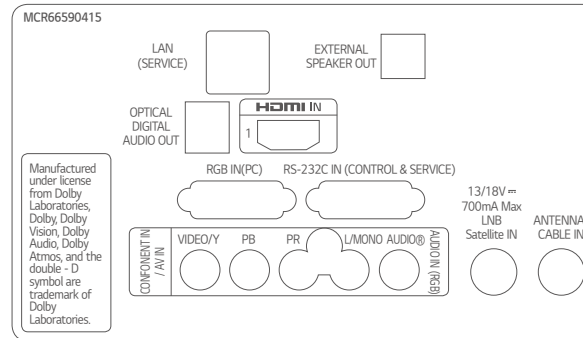

DIMENSION

CONNECTIVITY

49" / 43"

32H"

* Dimensions & Jack Panels (Read/Side) may differ from the above image, so please contact LG salesteam to verify before ordering.

SPECIFICATIONS

		49LT340C	43LT340C	32LT340C
DESIGN	Stand Type	2 Pole	2 Pole	2 Pole
	Front Color	Ceramic BK	Ceramic BK	Ceramic BK
DISPLAY	Inch	49"	43"	32H"
	Resolution	1,920 x 1,080 (FHD)	1,920 x 1,080 (FHD)	1,366 x 768 (HD)
	Backlight Unit Type	Direct	Direct	Direct
	Brightness (cd/m ²)	400	400	240
	BROADCASTING SYSTEM	TV Reception	• (DVB-T2 / C / S2)	• (DVB-T2 / C / S2)
VIDEO	HDR / HDR Dolby Vision	- / -	- / -	- / -
AUDIO	Audio Output	10W + 10W	10W + 10W	5W + 5W
	Speaker System	2.0 ch	2.0 ch	2.0 ch
HOSPITALITY FEATURES		Quick Menu (3.0), USB Cloning, Wake on LAN, SNMP, Self Diagnostics (USB), HTNG-CEC (1.4), Simlink (HDMI-CEC, 1.4), IR Out, Multi IR Code, Hotel Mode / Installer Menu, Lock Mode (Limited), Welcome Video / Screen, Insert Image, IP Channel Manager, External Speaker Out, RJP Compatibility, USB Auto Playback / USB Auto Playback+, Auto Off / Sleep Timer, Smart Energy Saving, Motion Eye Care, Crestron Connected® (Network Based Control), DPM (Digital Power Management), Time Scheduler, RTC (Real Time Clock), NTP Sync Timer, Chromecast Dongle Anti-theft Cover (Optional - 49 only), Anti-theft System (Kensington Lock (32" Backcover))		
JACK INTERFACE	Set Side	Headphone Out, HDMI In (1.4), USB (2.0), CI Slot		
	Set Rear	HDMI In (1.4), RF In (2), AV In (Phone Jack Type), Component in (Phone Jack Type), Digital Audio Out (Optical), RGB In, RS-232C (Control & Service), PC Audio Input (Share with Component Audio), RJ45 (Service), External Speaker Out : Spk-out 1, 4W (Stereo, R : 2.0W, L : 2.0W, 8Ω)		
DIMENSION (UNIT : mm / kg)	Vesa	300 x 300	200 x 200	200 x 200
	W x H x D / Weight (with stand)	1,110 x 705 x 235 / 11.4	977 x 615 x 187 / 8.1	739 x 472 x 168 / 4.9
	W x H x D / Weight (without stand)	1,110 x 650 x 72 (81.1) / 11.3	977 x 575 x 71.7 (80.8) / 8.0	739 x 441 x 74.6 (84) / 4.85
	W x H x D / Weight (Shipping)	1,193 x 770 x 158 / 13.4	1,060 x 660 x 152 / 10.5	812 x 510 x 142 / 6.1
POWER (UNIT : WATTS)	Voltage, Hz	100 - 240, 50/60	100 - 240, 50/60	100 - 240, 50/60
	Typical	71.6	62.6	34.5
	Stand-by	0.5	0.5	0.5