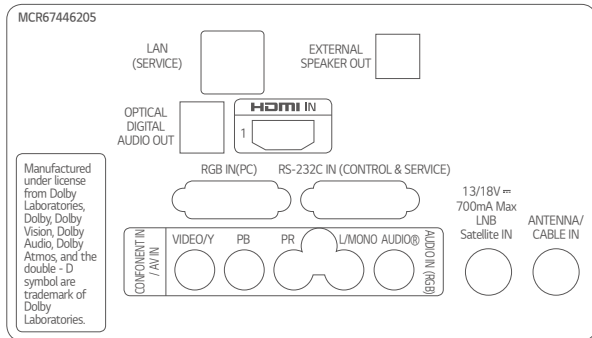

DIMENSION

CONNECTIVITY

49" / 43"

32H"

* Dimensions & Jack Panels (Read/Side) may differ from the above image, so please contact LG salesteam to verify before ordering.

SPECIFICATIONS

		49LT340C	43LT340C	32LT340C
DESIGN	Stand Type	2 Pole	2 Pole	2 Pole
	Front Color	Ceramic BK	Ceramic BK	Ceramic BK
DISPLAY	Inch	49"	43"	32H"
	Resolution	1,920 x 1,080 (FHD)	1,920 x 1,080 (FHD)	1,366 x 768 (HD)
	Backlight Unit Type	Direct	Direct	Direct
	Brightness (cd/m ²)	400	400	240
	BROADCASTING SYSTEM	TV Reception	• (DVB-T2 / C / S2)	• (DVB-T2 / C / S2)
VIDEO	HDR / HDR Dolby Vision	- / -	- / -	- / -
AUDIO	Audio Output	10W + 10W	10W + 10W	5W + 5W
	Speaker System	2.0 ch	2.0 ch	2.0 ch
HOSPITALITY FEATURES		Quick Menu (3.0), USB Cloning, Wake on LAN, SNMP, Self Diagnostics (USB), HTNG-CEC (1.4), Simlink (HDMI-CEC, 1.4), IR Out, Multi IR Code, Hotel Mode / Installer Menu, Lock Mode (Limited), Welcome Video / Screen, Insert Image, IP Channel Manager, External Speaker Out, RJP Compatibility, USB Auto Playback / USB Auto Playback+, Auto Off / Sleep Timer, Smart Energy Saving, Motion Eye Care, Crestron Connected® (Network Based Control), DPM (Digital Power Management), Time Scheduler, RTC (Real Time Clock), NTP Sync Timer, Chromecast Dongle Anti-theft Cover (Optional - 49 only), Anti-theft System (Kensington Lock (32" Backcover))		
JACK INTERFACE	Set Side	Headphone Out, HDMI In (1.4), USB (2.0), CI Slot		
	Set Rear	HDMI In (1.4), RF In (2), AV In (Phone Jack Type), Component in (Phone Jack Type), Digital Audio Out (Optical), RGB In, RS-232C (Control & Service), PC Audio Input (Share with Component Audio), RJ45 (Service), External Speaker Out : Spk-out 1, 4W (Stereo, R : 2.0W, L : 2.0W, 8Ω)		
DIMENSION (UNIT : mm / kg)	Vesa	300 x 300	200 x 200	200 x 200
	W x H x D / Weight (with stand)	1,110 x 705 x 235 / 11.4	977 x 615 x 187 / 8.1	739 x 472 x 168 / 4.9
	W x H x D / Weight (without stand)	1,110 x 650 x 72 (81.1) / 11.3	977 x 575 x 71.7 (80.8) / 8.0	739 x 441 x 74.6 (84) / 4.85
	W x H x D / Weight (Shipping)	1,193 x 770 x 158 / 13.4	1,060 x 660 x 152 / 10.5	812 x 510 x 142 / 6.1
POWER (UNIT : WATTS)	Voltage, Hz	100 - 240, 50/60	100 - 240, 50/60	100 - 240, 50/60
	Typical	71.6	62.6	34.5
	Stand-by	0.5	0.5	0.5