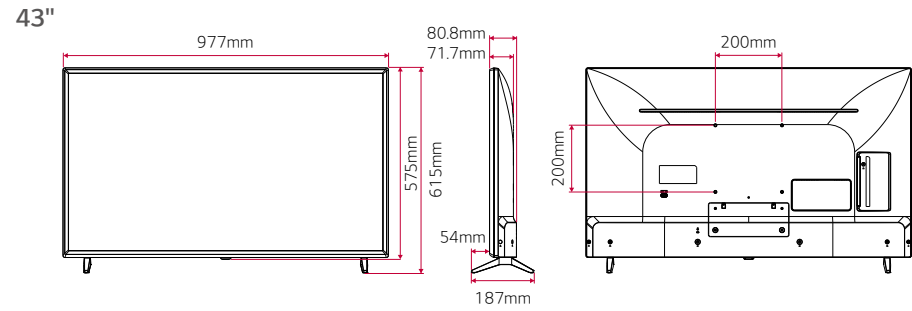

DIMENSION

CONNECTIVITY

49" / 43"

32H"

* Dimensions & Jack Panels (Read/Side) may differ from the above image, so please contact LG salesteam to verify before ordering.

SPECIFICATIONS

		49LT340C	43LT340C	32LT340C
DESIGN	Stand Type	2 Pole	2 Pole	2 Pole
	Front Color	Ceramic BK	Ceramic BK	Ceramic BK
DISPLAY	Inch	49"	43"	32H"
	Resolution	1,920 x 1,080 (FHD)	1,920 x 1,080 (FHD)	1,366 x 768 (HD)
	Backlight Unit Type	Direct	Direct	Direct
	Brightness (cd/m ²)	400	400	240
	BROADCASTING SYSTEM	TV Reception	• (DVB-T2 / C / S2)	• (DVB-T2 / C / S2)
VIDEO	HDR / HDR Dolby Vision	- / -	- / -	- / -
AUDIO	Audio Output	10W + 10W	10W + 10W	5W + 5W
	Speaker System	2.0 ch	2.0 ch	2.0 ch
HOSPITALITY FEATURES		Quick Menu (3.0), USB Cloning, Wake on LAN, SNMP, Self Diagnostics (USB), HTNG-CEC (1.4), Simlink (HDMI-CEC, 1.4), IR Out, Multi IR Code, Hotel Mode / Installer Menu, Lock Mode (Limited), Welcome Video / Screen, Insert Image, IP Channel Manager, External Speaker Out, RJP Compatibility, USB Auto Playback / USB Auto Playback+, Auto Off / Sleep Timer, Smart Energy Saving, Motion Eye Care, Crestron Connected® (Network Based Control), DPM (Digital Power Management), Time Scheduler, RTC (Real Time Clock), NTP Sync Timer, Chromecast Dongle Anti-theft Cover (Optional - 49 only), Anti-theft System (Kensington Lock (32" Backcover))		
JACK INTERFACE	Set Side	Headphone Out, HDMI In (1.4), USB (2.0), CI Slot		
	Set Rear	HDMI In (1.4), RF In (2), AV In (Phone Jack Type), Component in (Phone Jack Type), Digital Audio Out (Optical), RGB In, RS-232C (Control & Service), PC Audio Input (Share with Component Audio), RJ45 (Service), External Speaker Out : Spk-out 1, 4W (Stereo, R : 2.0W, L : 2.0W, 8Ω)		
DIMENSION (UNIT : mm / kg)	Vesa	300 x 300	200 x 200	200 x 200
	W x H x D / Weight (with stand)	1,110 x 705 x 235 / 11.4	977 x 615 x 187 / 8.1	739 x 472 x 168 / 4.9
	W x H x D / Weight (without stand)	1,110 x 650 x 72 (81.1) / 11.3	977 x 575 x 71.7 (80.8) / 8.0	739 x 441 x 74.6 (84) / 4.85
	W x H x D / Weight (Shipping)	1,193 x 770 x 158 / 13.4	1,060 x 660 x 152 / 10.5	812 x 510 x 142 / 6.1
POWER (UNIT : WATTS)	Voltage, Hz	100 - 240, 50/60	100 - 240, 50/60	100 - 240, 50/60
	Typical	71.6	62.6	34.5
	Stand-by	0.5	0.5	0.5