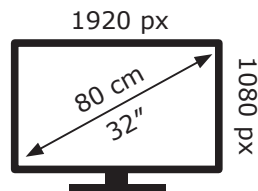

ENERG 

LG Electronics

32LK6200PLA

33 kWh/1000h

2019/2013