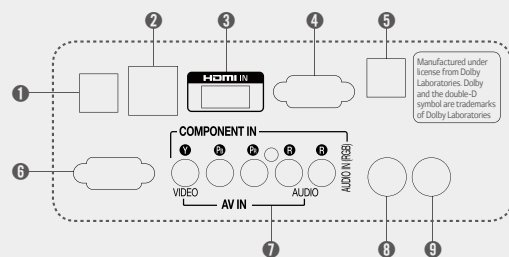

LW341C (EU/CIS)

		24	28	
DISPLAY	Type	Edge LED		
	Resolution	1,366 x 768 (HD)		
	Brightness	250cd/m ²	300cd/m ²	
BROADCASTING SYSTEM	Analog	PAL / SECAM		
	Digital	DVB-T2/C/S2		
VIDEO	Triple XD Engine	•		
	Real Cinema 24p (3:3 Pull down)	•		
	Aspect Ratio	6 modes (16:9, Original, 4:3, Vertical Zoom, All-Direction Zoom, Just Scan)		
AUDIO	Audio Output / Speaker System	5W + 5W / 2.0 ch		
	Sound Mode	6 modes (Standard, News, Music, Cinema, Sport, Game)		
	Clear Voice	•		
GENERAL FEATURES	Management	Self Diagnostics (USB)		
	Interactivity	HTNG / HDMI-CEC		
	RJP Interface	RS232C, HDMI		
	Advanced Setting Option	Auto Off / Auto Sleep, Motion Eye Care, Smart Energy Saving		
	Anti-theft System	Kensington Lock		
COMMERCIAL FEATURES	Hotel Mode, Lock Mode, IR Out, External Speaker Out, USB Cloning, One Channel Map, Multi IR Code, Welcome screen/Video, USB Auto Playback+, Time Scheduler			
INTERFACE	Side	Headphone Out, HDMI In, USB 2.0, CI Slot		
	Rear	RF In (2), Component In (Video, RCA5), Component In (Audio, RCA5), Optical Audio Out, HDMI/HDCP Input, RGB In, PC Audio Input (Sharing with Component), RS 232C, LAN (MHEG / SERVICE), External Speaker Out		
CABINET (Unit : mm / kg)	Vesa	75 x 75	100 x 100	
	W x H x D / weight (With Stand)	556 x 384.3 x 140.6 / 3.7kg	641.5 x 430 x 175 / 4.9kg	
POWER	Voltage, Hz	100 ~ 240V, 50/60Hz		
	Max (Watts)	42.3	43.2	
	Typical (Watts)	29.8	36.2	
	Energy saving (Min)	23.8	29	
	Energy saving (Med)	16.4	19.9	
	Energy saving (Max)	9	10.9	
	Stand-by (Watts)	0.5↓		
STANDARD APPROVAL	Safety	CB, CU TR		
	Environment	CE		
	Etc.	RoHS, ErP		
	ErP Class	A		
		On Power Consumption	25	28
	Eco	Luminance Ratio (%)	65	
		Mercury Content (mg)	0	
		Presence of Lead	Yes	
Average Annual Consumption (kWh)		37	41	

Dimensions (Unit : mm)

24" / 28"

Connectivity

- ① EXTERNAL SPEAKER OUT
- ② LAN (MHEG / SERVICE)
- ③ HDMI IN 1
- ④ RGB IN (PC)
- ⑤ OPTICAL DIGITAL AUDIO OUT
- ⑥ RS-232C IN
- ⑦ COMPONENT IN / AV IN
- ⑧ LNB Satellite IN
- ⑨ ANTENNA / CABLE IN