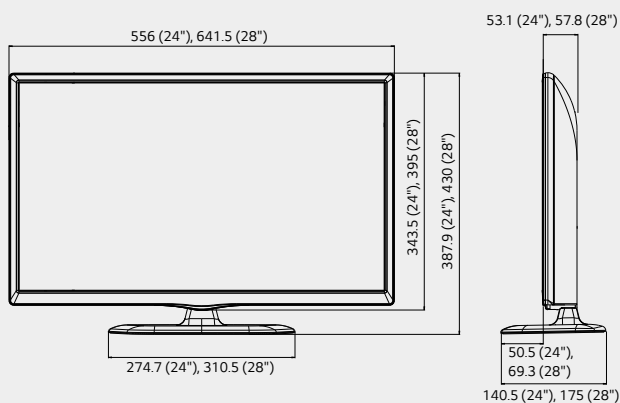

LW341C (EU/CIS)

		24	28	
DISPLAY	Type	Edge LED		
	Resolution	1,366 x 768 (HD)		
	Brightness	250cd/m ²	300cd/m ²	
BROADCASTING SYSTEM	Analog	PAL / SECAM		
	Digital	DVB-T2/C/S2		
VIDEO	Triple XD Engine	•		
	Real Cinema 24p (3:3 Pull down)	•		
	Aspect Ratio	6 modes (16:9, Original, 4:3, Vertical Zoom, All-Direction Zoom, Just Scan)		
AUDIO	Audio Output / Speaker System	5W + 5W / 2.0 ch		
	Sound Mode	6 modes (Standard, News, Music, Cinema, Sport, Game)		
	Clear Voice	•		
GENERAL FEATURES	Management	Self Diagnostics (USB)		
	Interactivity	HTNG / HDMI-CEC		
	RJP Interface	RS232C, HDMI		
	Advanced Setting Option	Auto Off / Auto Sleep, Motion Eye Care, Smart Energy Saving		
	Anti-theft System	Kensington Lock		
COMMERCIAL FEATURES	Hotel Mode, Lock Mode, IR Out, External Speaker Out, USB Cloning, One Channel Map, Multi IR Code, Welcome screen/Video, USB Auto Playback+, Time Scheduler			
INTERFACE	Side	Headphone Out, HDMI In, USB 2.0, CI Slot		
	Rear	RF In (2), Component In (Video, RCA5), Component In (Audio, RCA5), Optical Audio Out, HDMI/HDCP Input, RGB In, PC Audio Input (Sharing with Component), RS 232C, LAN (MHEG / SERVICE), External Speaker Out		
CABINET (Unit : mm / kg)	Vesa	75 x 75	100 x 100	
	W x H x D / weight (With Stand)	556 x 384.3 x 140.6 / 3.7kg	641.5 x 430 x 175 / 4.9kg	
POWER	Voltage, Hz	100 ~ 240V, 50/60Hz		
	Max (Watts)	42.3	43.2	
	Typical (Watts)	29.8	36.2	
	Energy saving (Min)	23.8	29	
	Energy saving (Med)	16.4	19.9	
	Energy saving (Max)	9	10.9	
	Stand-by (Watts)	0.5↓		
STANDARD APPROVAL	Safety	CB, CU TR		
	Environment	CE		
	Etc.	RoHS, ErP		
	ErP Class	A		
		On Power Consumption	25	28
	Eco	Luminance Ratio (%)	65	
		Mercury Content (mg)	0	
		Presence of Lead	Yes	
Average Annual Consumption (kWh)		37	41	

Dimensions (Unit : mm)

24" / 28"

Connectivity

- ① EXTERNAL SPEAKER OUT
- ② LAN (MHEG / SERVICE)
- ③ HDMI IN 1
- ④ RGB IN (PC)
- ⑤ OPTICAL DIGITAL AUDIO OUT
- ⑥ RS-232C IN
- ⑦ COMPONENT IN / AV IN
- ⑧ LNB Satellite IN
- ⑨ ANTENNA / CABLE IN