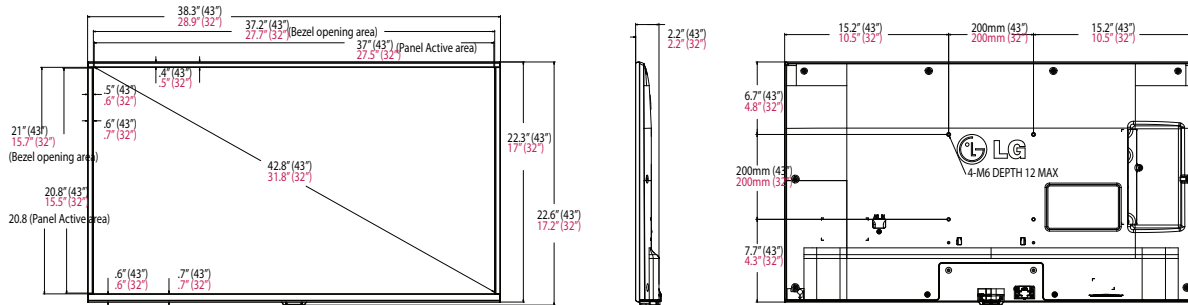

Multi Channel Spooling

Operation of up to eight customizable video channels.

OPTIONAL ACCESSORY REMOTES

INSTALLER REMOTE

PATIENT MULTI-BED REMOTE

PRO:CENTRIC PILLOW SPEAKER

DIMENSION

43LX570M | 32LX570M