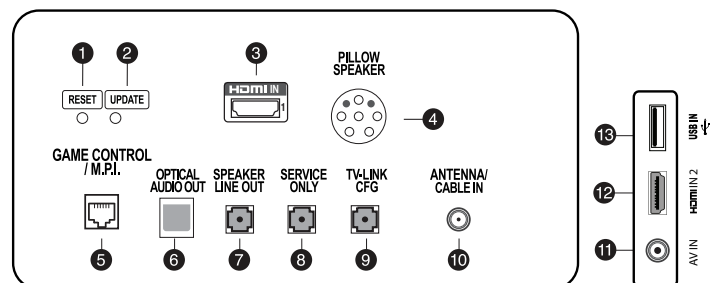

Multi Channel Spooling

Operation of up to eight customizable video channels.

OPTIONAL ACCESSORY REMOTES

INSTALLER REMOTE

PATIENT MULTI-BED REMOTE

PRO:CENTRIC PILLOW SPEAKER

DIMENSION

43LX570M | 32LX570M

28LX570M | 22LX570M

JACK PACK

43LX570M | 32LX570M

- 1 RESET
- 2 UPDATE
- 3 PILLOW SPEAKER
- 4 OPTICAL AUDIO OUT
- 5 SPEAKER OUT / LINE OUT
- 6 HDMI IN
- 7 GAME CONTROL / M.P.I.
- 8 SERVICE ONLY
- 9 AV IN / AUDIO IN
- 10 TV-LINK CFG
- 11 ANTENNA / CABLE IN
- 12 HDMI IN 2
- 13 USB IN

28LX570M | 22LX570M

- 1 RESET
- 2 UPDATE
- 3 HDMI IN 1
- 4 PILLOW SPEAKER
- 5 GAME CONTROL / M.P.I.
- 6 OPTICAL AUDIO OUT
- 7 SPEAKER OUT / LINE OUT
- 8 SERVICE ONLY
- 9 TV-LINK CFG
- 10 ANTENNA / CABLE IN
- 11 AV IN
- 12 HDMI IN 2
- 13 USB IN