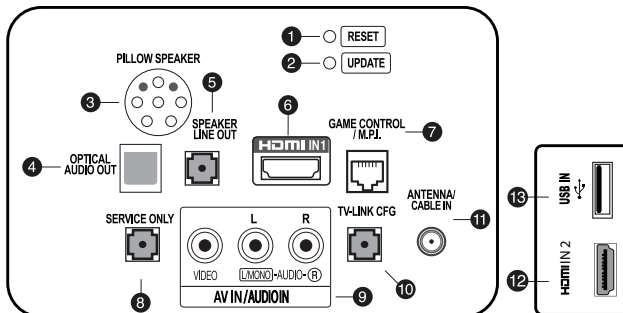

Multi Channel Spooling

Operation of up to eight customizable video channels.

OPTIONAL ACCESSORY REMOTES

INSTALLER REMOTE

PATIENT MULTI-BED REMOTE

PRO:CENTRIC PILLOW SPEAKER

DIMENSION

43LX570M | 32LX570M

28LX570M | 22LX570M

JACK PACK

43LX570M | 32LX570M

- 1 RESET
- 2 UPDATE
- 3 PILLOW SPEAKER
- 4 OPTICAL AUDIO OUT
- 5 SPEAKER OUT / LINE OUT
- 6 HDMI IN
- 7 GAME CONTROL / M.P.I.
- 8 SERVICE ONLY
- 9 AV IN / AUDIO IN
- 10 TV-LINK CFG
- 11 ANTENNA / CABLE IN
- 12 HDMI IN 2
- 13 USB IN

28LX570M | 22LX570M

- 1 RESET
- 2 UPDATE
- 3 HDMI IN 1
- 4 PILLOW SPEAKER
- 5 GAME CONTROL / M.P.I.
- 6 OPTICAL AUDIO OUT
- 7 SPEAKER OUT / LINE OUT
- 8 SERVICE ONLY
- 9 TV-LINK CFG
- 10 ANTENNA / CABLE IN
- 11 AV IN
- 12 HDMI IN 2
- 13 USB IN