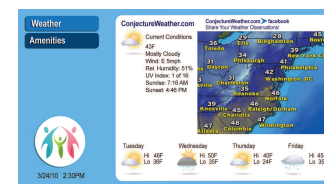

* May require additional software and hardware to support third-party partner interactive systems or LG's Free-To-Guest Mode/Pro:Centric application.

Customizable Pages

Up to 40 customizable billboard and/or map pages.