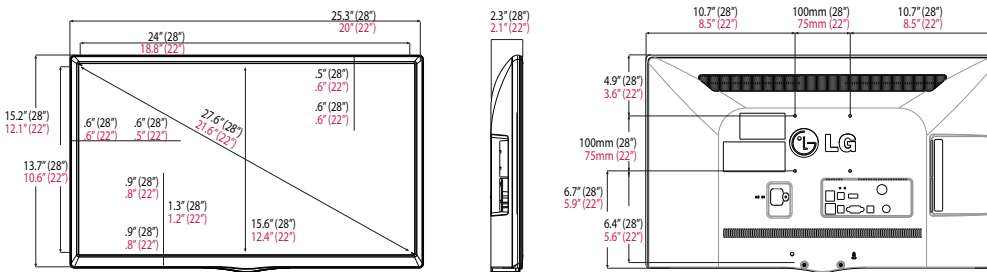

28LX570M | 22LX570M