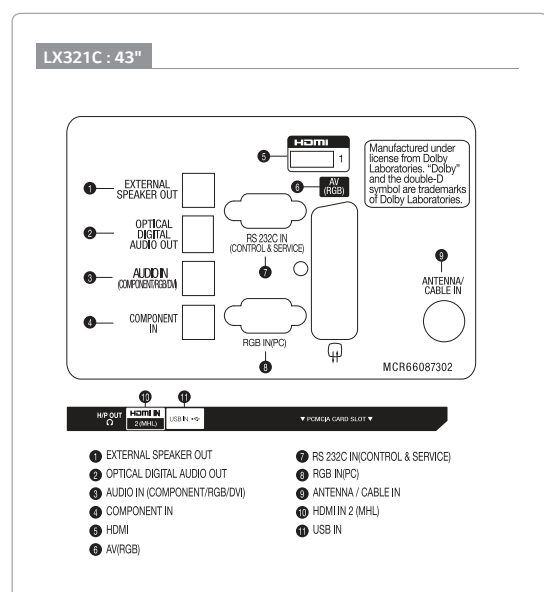

Commercial Lite

Specifications

		LX321C	
Display	Screen Size	43"	
	Type	LED	
	Resolution	43" : 1920 x 1080(FHD)	
Broadcasting System	Analog	PAL/SECAM	
	Digital	DVB-T/C	
Audio	Audio Output	10W + 10W	
Hospitality Features		Welcome Video/Screen, Lock Mode, One Channel Map, Multi-IR Code, Hotel Mode, USB Cloning, IR Out, USB Auto PlayBack, External Speaker Out	
General Features	Connectivity	MHL	
	Management	Self Diagnostics	
	Interactivity	HDMI-CEC, HTNG-CEC	
	RJP Interface	RS232C, HDMI CEC	
	Auto Off/ Auto Sleep	•	
	Intelligent Sensor	•	
	Smart Energy Saving	•	
Anti-theft System	Kensington Lock		
Interface	Side	HDMI In	1
		USB	1 (2.0)
		CI Slot	1
		Headphone Out(3.5mm Phone Jack)	1
	Rear	RF In	1
		Component In(Y, Pb, Pr) + Audio(L/R)	1(Phone jack)
		Digital Audio Out(Optical)	1
		RGB In (D-sub 15pin)	1
		PC Audio Input	1(Phone Jack)
		RS-232C(D-sub 9pin)	1
		HDMI In	1
		LAN(RJ45)	-
		Full Scart	1
Ext SPK out (3.5mm Phone Jack)	1 (Spk-out 1)		
Accessory		L-CON, Power Cord, CD title (Simple manual)	
Power	Voltage, Hz	100 - 240V, 50/60Hz	
	Max (Watts)	104	
	Typical (Watts)	78	
	Energy saving (Min)	62.4	
	Energy saving (Med)	42.9	
	Energy saving (Max)	23.4	
	Stand-by	0.3W	
Standard Approval	Safety	CB	
	Environment	CE	
	Etc.	ROHS, ErP, Eco flower	
	Eco	ErP Class	A+
		On Power Consumption (IEC62097 Edition 2) (W)	51.0
		Stand By (W)	0.3
		Average Annual Consumption (kWh)	74
		Luminance Ratio(%)	65
		Mercury content(mg)	0
	Presence of Lead	Yes	

Dimension

		LX321C
Set Size (With Stand, WxHxD, mm)	43"	973 x 624 x 325
Set Weight (With Stand, Set, kg)	43"	13.6
Vesa Compatibility	43"	200 X 200

Connectivity

Download LG Commercial Display Mobile App

More info www.lgcommercial.com