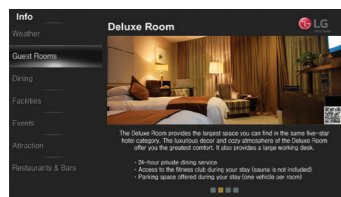

Welcome Page

Multi Language Support

Advanced wake up time

Weather Information

Easy Content Creation & Management

Pro:Centric® allows you to create your own content and manage multiple hotel channels which can be specialized for your property. It provides you a solution that easily customizable for your Hotel Service.

• Customizable Pages

8 sections with 40 pages of billboards can be made with the web based editing tool.

• Hotel Channel Spooling

Operation of up to 22 hotel channels can offer various information and added services.