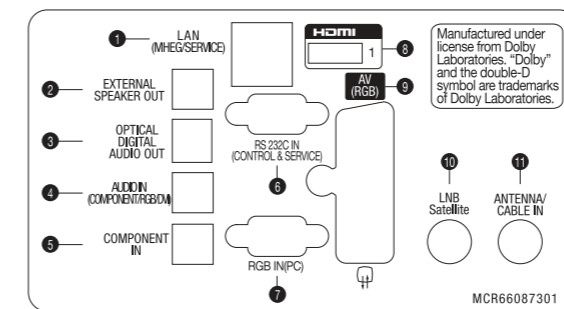

MyPro:Centric® enables our partners to create their own contents based on a various SDK such as Java and flash, which gives flexibility for unique and different hospitality service.

Dimension

LX341H/LX321H : 43"

		LX341H	LX321H
Set Size (With Stand, W x H x D, mm)	43"	973 x 624 x 325	
Set Weight (With Stand, Set, kg)	43"	13.6	
Vesa Compatibility (mm)	43"	200 X 200	

Connectivity

LX341H

- 1 LAN(MHEG/SERVICE)
- 2 EXTERNAL SPEAKER OUT
- 3 OPTICAL DIGITAL AUDIO OUT
- 4 AUDIO IN (COMPONENT/RGB/DVI)
- 5 COMPONENT IN
- 6 RS 232C IN(CONTROL & SERVICE)
- 7 RGB IN(PC)
- 8 HDMI
- 9 AV(RGB)
- 10 LNB Satellite
- 11 ANTENNA / CABLE IN
- 12 H/P OUT
- 13 HDMI IN 2 (MHL)
- 14 USB IN
- 15 PCMCIA CARD SLOT

LX321H

- 1 EXTERNAL SPEAKER OUT
- 2 OPTICAL DIGITAL AUDIO OUT
- 3 AUDIO IN (COMPONENT/RGB/DVI)
- 4 COMPONENT IN
- 5 HDMI IN 1
- 6 RS 232C IN(CONTROL & SERVICE)
- 7 RGB IN(PC)
- 8 AV(RGB)
- 9 ANTENNA / CABLE IN
- 10 H/P OUT
- 11 HDMI IN 2 (MHL)
- 12 USB IN
- 13 PCMCIA CARD SLOT