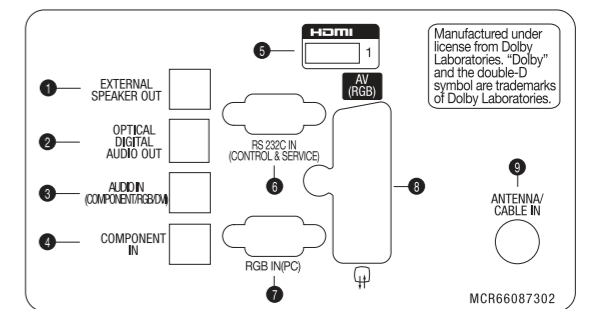

MyPro:Centric® enables our partners to create their own contents based on a various SDK such as Java and flash, which gives flexibility for unique and different hospitality service.

Dimension

LX341H/LX321H : 43"

		LX341H	LX321H
Set Size (With Stand, W x H x D, mm)	43"	973 x 624 x 325	
Set Weight (With Stand, Set, kg)	43"	13.6	
Vesa Compatibility (mm)	43"	200 X 200	

Connectivity

LX341H

- 1 LAN(MHEG/SERVICE)
- 2 EXTERNAL SPEAKER OUT
- 3 OPTICAL DIGITAL AUDIO OUT
- 4 AUDIO IN (COMPONENT/RGB/DVI)
- 5 COMPONENT IN
- 6 RS 232C IN(CONTROL & SERVICE)
- 7 RGB IN(PC)
- 8 HDMI
- 9 AV(RGB)
- 10 LNB Satellite
- 11 ANTENNA / CABLE IN
- 12 H/P OUT
- 13 HDMI IN 2 (MHL)
- 14 USB IN
- 15 PCMCIA CARD SLOT

LX321H

- 1 EXTERNAL SPEAKER OUT
- 2 OPTICAL DIGITAL AUDIO OUT
- 3 AUDIO IN (COMPONENT/RGB/DVI)
- 4 COMPONENT IN
- 5 HDMI IN 1
- 6 RS 232C IN(CONTROL & SERVICE)
- 7 RGB IN(PC)
- 8 AV(RGB)
- 9 ANTENNA / CABLE IN
- 10 H/P OUT
- 11 HDMI IN 2 (MHL)
- 12 USB IN
- 13 PCMCIA CARD SLOT