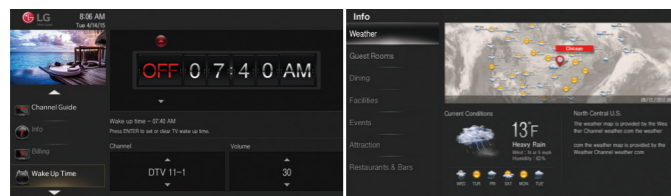

Advanced wake up time

Weather Information

Easy Content Creation & Management

Pro:Centric® allows you to create your own content and manage multiple hotel channels which can be specialized for your property. It provides you a solution that easily customizable for your Hotel Service.