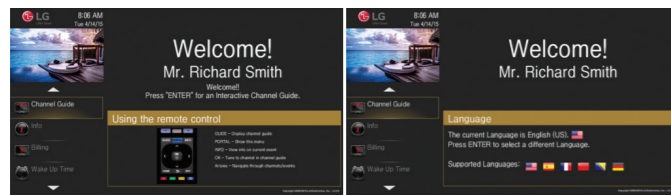

* Hospitality features available without the use of the Pro:Centric® Server.

The Pro:Centric® Application enabled with the Pro:Centric® server provides customizable templates. With those templates, hoteliers can add the hotel branded portal pages and channels. It also offers guest-centric services, such as a Welcome Page with the guest's name, Auto Language Setting and Billing Information with the Property Management System (PMS) interface.

Enhanced Customer Experience

Personalize the page with the Pro:Centric® Applications (PCA) which improves guests' in-room experience as well as providing a variety of additional features conveniently just for your customers