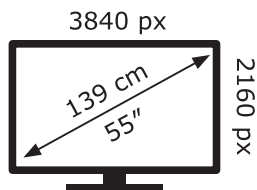

**ENERG** ⚡

**LG Electronics**

55UP78009LB

**85** kWh/1000h

ABCDEF**G**

**HDR**

**109** kWh/1000h

2019/2013