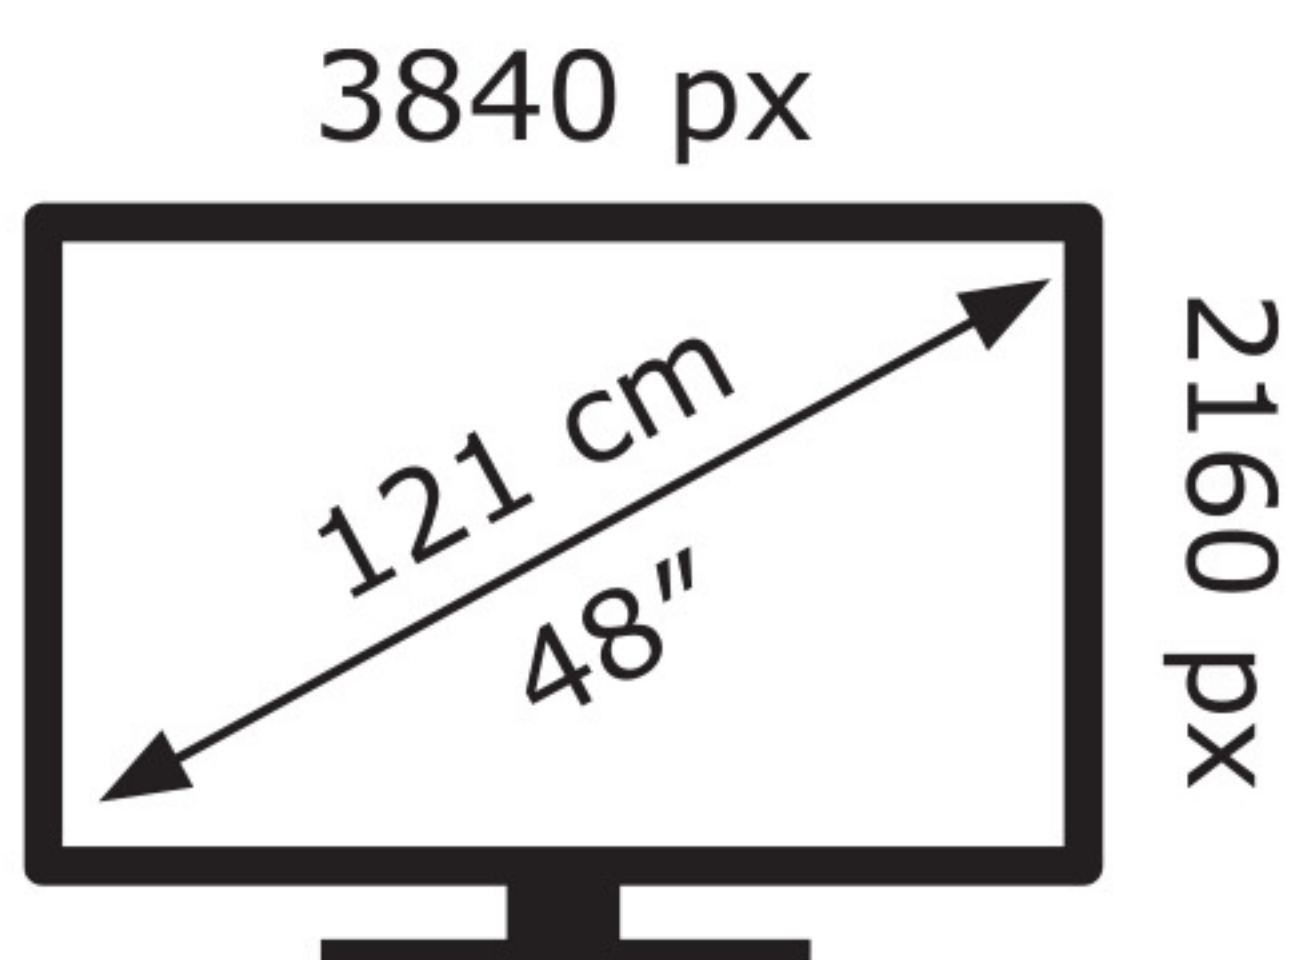

ENERG

LG Electronics

OLED48B46LA

65 kWh/1000h

ABCDEF**G**

115 kWh/1000h

2019/2013