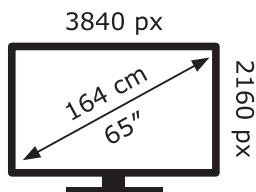

ENERG ⚡

LG Electronics

65QNED913QA

101 kWh/1000h

ABCDEF**G**

229 kWh/1000h

2019/2013