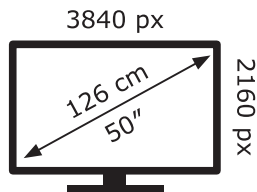

LG Electronics

50UQ751COLF

70 kWh/1000h

ABCDEF**G**

101 kWh/1000h

2019/2013