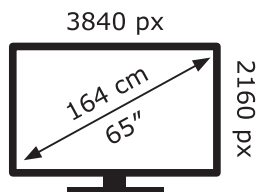

ENERG ⚡

LG Electronics

65UQ751COLF

108 kWh/1000h

ABCDEF**G**

154 kWh/1000h

2019/2013