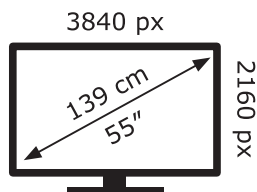

ENERG ⚡

LG Electronics

55QNE7S6QA

77 kWh/1000h

ABCDEF**G**

126 kWh/1000h

2019/2013