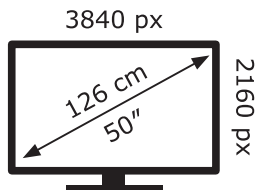

ENERG

LG Electronics

50NANO826QB

65 kWh/1000h

ABCDEF**G**

HDR

99 kWh/1000h

2019/2013