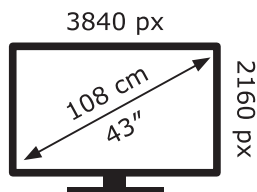

ENERG

LG Electronics

43NANO786QA

54 kWh/1000h

ABCDEF**G**

HDR

82 kWh/1000h

2019/2013