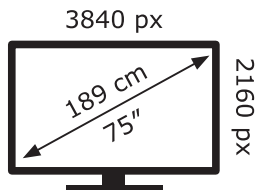

ENERG

LG Electronics

75QNED813QA

109 kWh/1000h

ABCDEF**G**

200 kWh/1000h

2019/2013