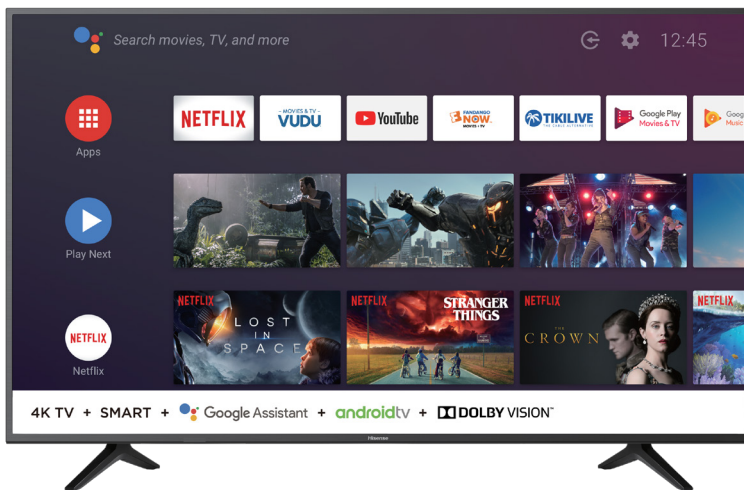

Hisense

4K

58 Inches

H6500E Series 4K UHD ANDROID TV

Model # 58H6550E

I'm smart, attractive and entertaining

With four times more pixels (8.3 million) than standard high-definition TV, an Android OS with built-in apps and Google Assistant for voice control, the Hisense H6500E Series 4K Ultra HD Android Smart sets the standard of what a TV should be.

Pictures are delivered in bright colors and rich contrast while HDR* technology maximizes brightness. The UHD Upscaler brings lower resolution content as close to 4K as possible and Motion Rate 120 keeps up with the fast-moving sports, movie scenes and 4K games. This series also works with Amazon's Alexa. All summed up, this TV is a big deal!

4K resolution and Upscaler

With over 8 million pixels, the Hisense H6 Series offers a crisp, clear picture when compared to Full HD. And thanks to our UHD Upscaler, which brings lower resolution content as close to 4K as possible, your favorite movies, games and shows are ready to be seen in a whole new light.

High Dynamic Range (HDR)

Dolby Vision HDR* and HDR10 boosts the contrast of every image while delivering vivid, deep colors. With enhancements to the darkest and lightest areas of the picture, HDR* delivers an image that looks closer to life.

*HDR viewing experience will vary by model, content availability and internet connection.

Motion Rate 120

Don't struggle to keep your eye on the ball—enjoy fast-paced sports, movies and 4K gaming without the lag. Featuring Motion Rate 120 image processing technology, the Hisense H6E Series keeps the thrills coming by reducing judder during fast-moving scenes.

Android TV

Customize your entertainment with a familiar friend. The Android TV operating system gives you access to the most apps, content and entertainment.

Google Assistant

The Hisense H6500E Series is instantly compatible with Google Home and comes with Google Assistant built into the TV, so it's always ready to answer questions, make recommendations and perform actions via web services. Just tap the voice control button to start controlling your display—play, pause or turn up the volume.

Works with Alexa

The voice control functionality enables the TV to work with Alexa (through Amazon Echo) and check your calendar, report sports scores, and many more cool things.

@Hisense_USA

facebook.com/hisenseusa

Get Social...OR visit our website at www.hisense-usa.com