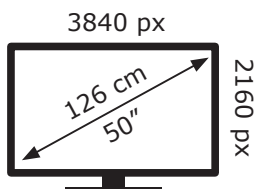

# ENERGY

50 GUB 7040 - Fire TV  
Edition TQQ000

**GRUNDIG**

**66** kWh/1000h

ABCDEF**G**

**96** kWh/1000h

2019/2013