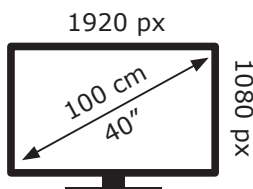

ENERGY

GRUNDIG

40 GDF 5600B TCZ000

46 kWh/1000h

ABCDEF G

0 kWh/1000h

2019/2013