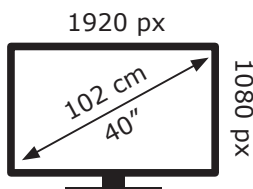

ENERGY

40 GFB 6065 - Fire TV
Edition TCU000

GRUNDIG

45 kWh/1000h

ABCDEF G

0 kWh/1000h

2019/2013