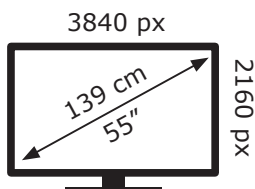

# ENERGY

55 GOB 9099 OLED - Fire  
TV Edition HF SYL000

**GRUNDIG**

**110** kWh/1000h

ABCDEF**G**

**141** kWh/1000h

2019/2013