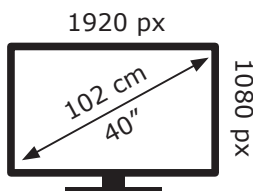

ENERGY

40 GFB 6060 - Fire TV
Edition SZW000

GRUNDIG

45 kWh/1000h

ABCDEF G

0 kWh/1000h

2019/2013