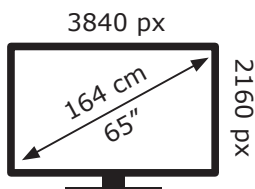

# ENERGY

65 GUB 7060 - Fire TV  
Edition SYN000

**GRUNDIG**

**103** kWh/1000h

ABCDEF**G**

**133** kWh/1000h

2019/2013