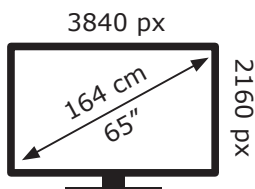

ENERGY

65 GUW 7060 - Fire TV
Edition SYP000

GRUNDIG

103 kWh/1000h

ABCDEF**G**

133 kWh/1000h

2019/2013