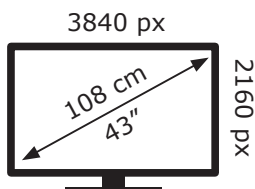

# ENERGY

43 GUW 7060 - Fire TV  
Edition SZR000

**GRUNDIG**

**51** kWh/1000h

ABCDEF**G**

**82** kWh/1000h

2019/2013