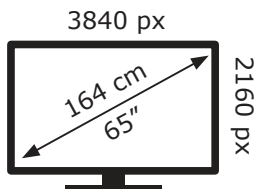

ENERGY

GRUNDIG

65 GOB 9380 AY4T00

112 kWh/1000h

ABCDEF**G**

115 kWh/1000h

2019/2013