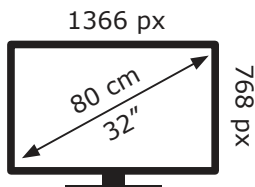

ENERGY

GRUNDIG

32 GHB 6340 BR4T00

27 kWh/1000h

ABCDEF**G**

29 kWh/1000h

2019/2013