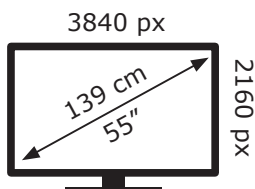

ENERGY

GRUNDIG

55 GUB 6300 BU5T00

77 kWh/1000h

ABCDEF**G**

80 kWh/1000h

2019/2013